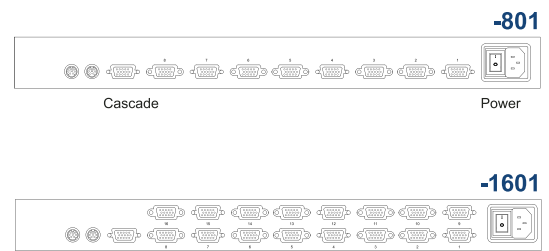

PS/2

DB-15

8 port