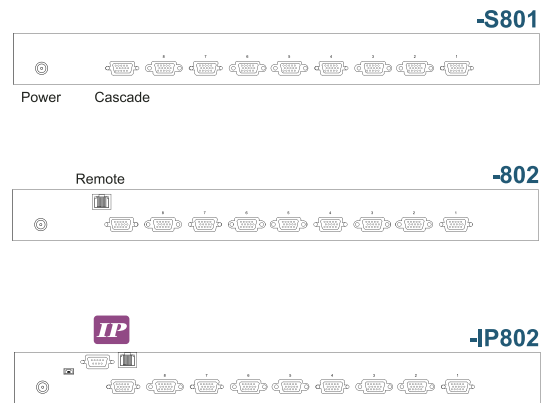

Coverage: L120 series, D117 series, RKP7 series, H117 series, RKP2415 series

Combo

Cat6

8 port

Combo

DB-15

8 port

Combo