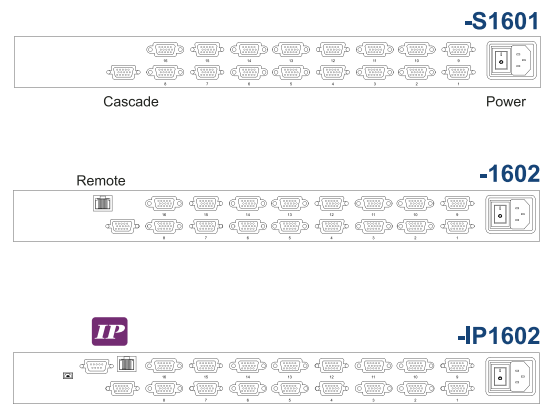

Combo

Cat6

16 port

Combo

DB-15

16 port

Combo

Cat6