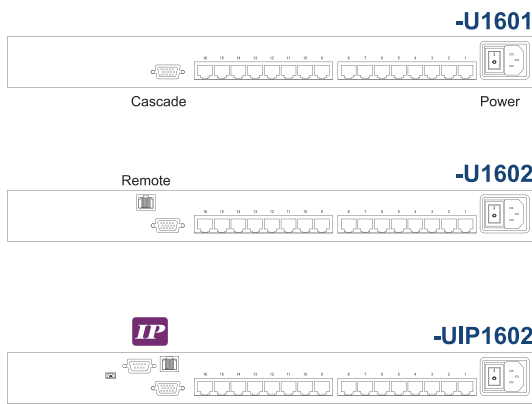

Matrix DB-15 IP
16 port

Coverage: **N117** series, **W119** series, **RKP117** series, **RKP217** series

Combo

Cat6

8 port

Combo

DB-15

8 port

Combo

Cat6

16 port

Combo

DB-15

16 port

Combo

Cat6