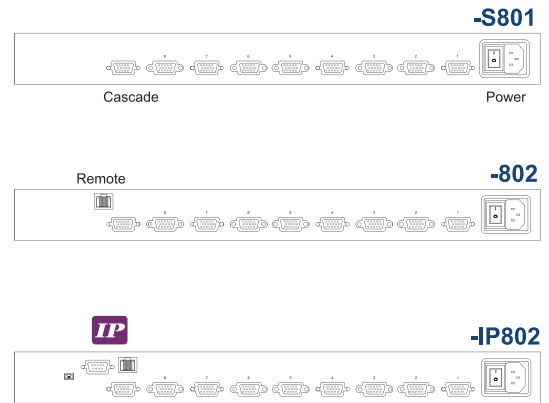

Matrix DB-15 IP
16 port

Coverage: **N117** series, **W119** series, **RKP117** series, **RKP217** series

Combo

Cat6

8 port

Combo

DB-15

8 port

Combo

Cat6

16 port

Combo

DB-15

16 port

Combo

Cat6